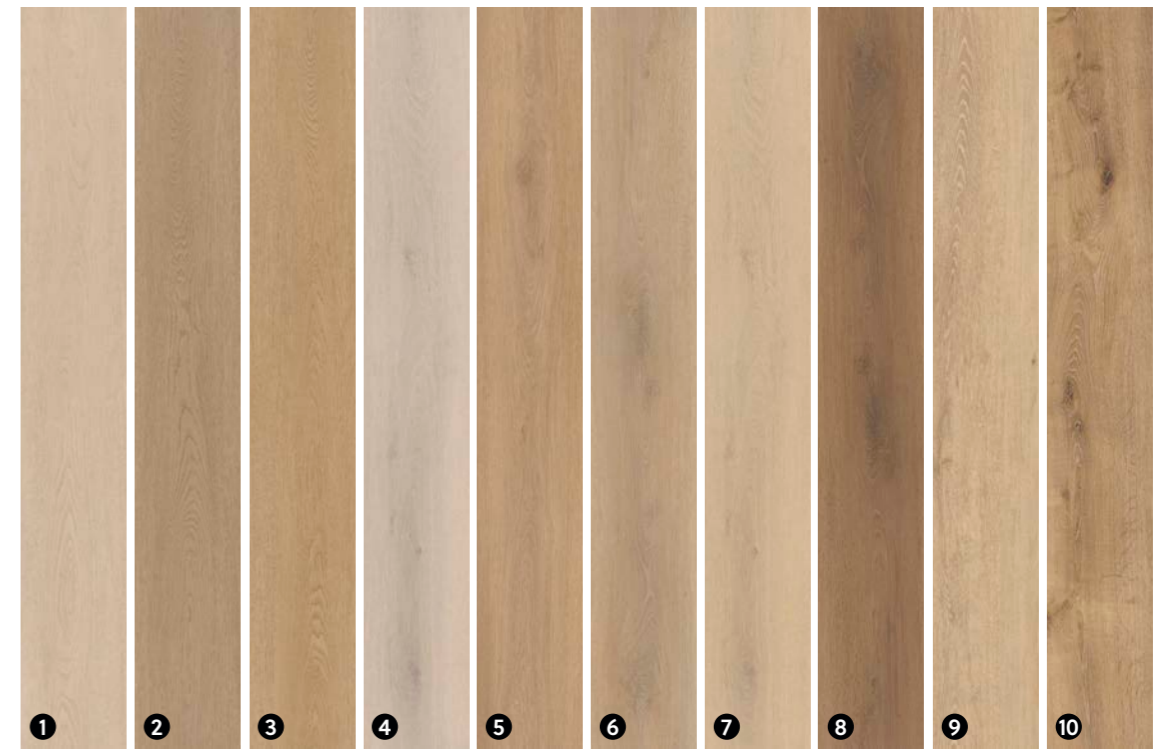

tiles

Remi

planks

Terra

herringbone

Luna

Planks.

Explore different **premium designs**, known for their soft, calm, and beloved wood tones, planks with a slight rustic touch in warm, natural browns and a modern twist, as well as two fully rustic designs, **full of character** and upholding wonderfully traditional looks.

Stella 

XL planks

1524 x 228 mm (click)
1500 x 230 mm (glue down)

Herringbone plank

609,6 x 107,95 mm (click)
609,6 x 114,3 mm (glue down)

- | | | |
|--|---|---|
| <p>1. Luna
Rigid click 55 60002369
Glue down 55 60002387
HB rigid click 55 60002405
HB glue down 55 60002409
CC* </p> | <p>4. Lara
Rigid click 55 60002372
Glue down 55 60002390
CC* </p> | <p>8. Terra
Rigid click 55 60002376
Glue down 55 60002394
CC* </p> |
| <p>2. Aria
Rigid click 55 60002370
Glue down 55 60002388
HB rigid click 55 60002406
HB glue down 55 60002410
CC* </p> | <p>5. Jutta
Rigid click 55 60002373
Glue down 55 60002391
CC* </p> | <p>9. Allegra
Rigid click 55 60002377
Glue down 55 60002395
CC* </p> |
| <p>3. Eliza
Rigid click 55 60002371
Glue down 55 60002389
HB rigid click 55 60002407
HB glue down 55 60002411
CC* </p> | <p>6. Stella
Rigid click 55 60002374
Glue down 55 60002392
CC* </p> | <p>10. Rosetta
Rigid click 55 60002378
Glue down 55 60002396
CC* </p> |
| | <p>7. Flora
Rigid click 55 60002375
Glue down 55 60002393
CC* </p> | |