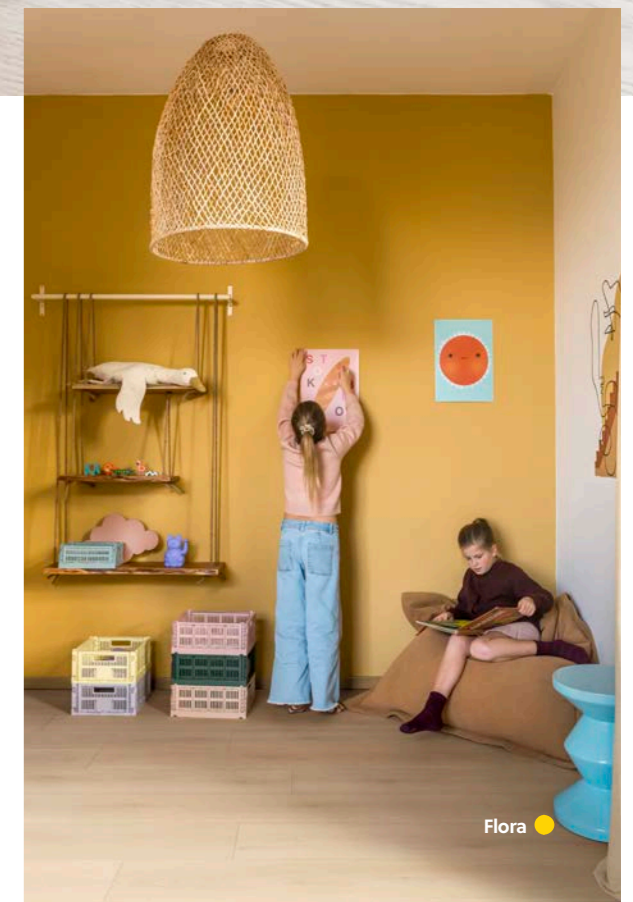

Maintain.

Make those moments of joy on your new floor last longer by regularly using our specially developed **Berryalloc Vinyl Planks PU Protect (63000773)*** & **Berryalloc Vinyl Planks Cleaner (63000772)**. It gives your floor an extra layer of protection and ensures it looks spotless at all times.

(*) Not compatible with the wood decors.