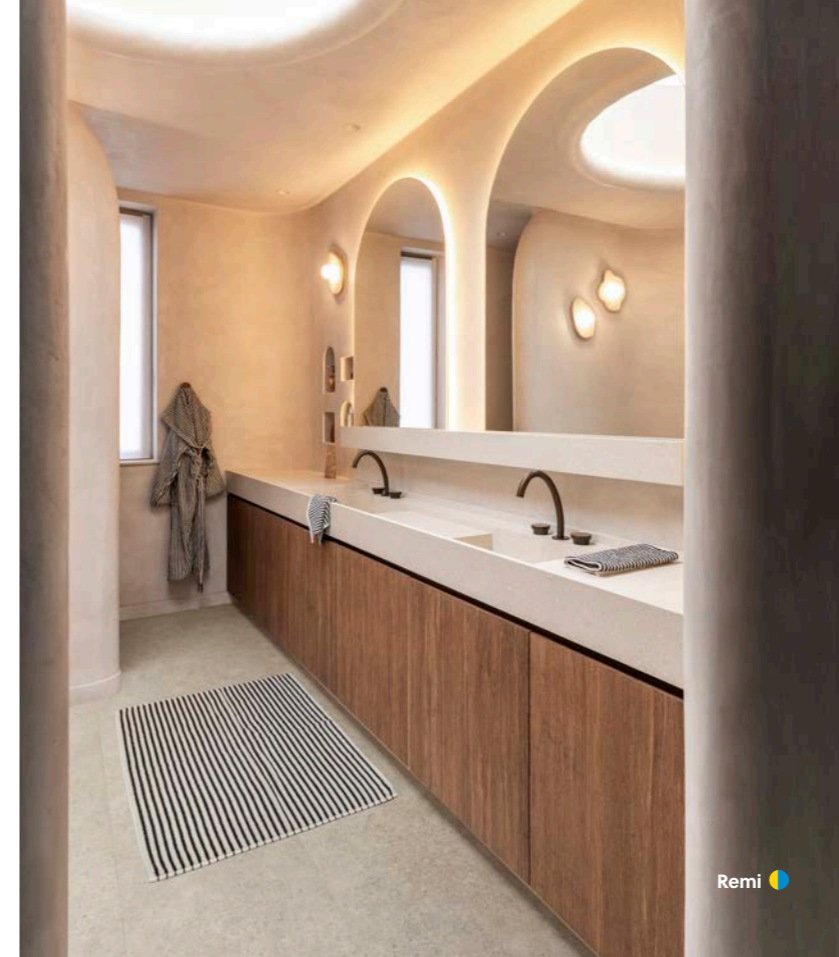

Discover the collection.

Spirit Soul offers XL and herringbone plank sizes in **ten beautiful wood looks**, as well as **tiles in eight modern stone looks**.

Our team has worked hard to bring an extra level of authenticity to this collection, working on an **ultra-matt look** with our specialised Embossed in Register texturing to follow the grains and patterns of the wood, as well as embossed stone patterns. The result is a beautiful floor, with all the perks that a **luxury vinyl flooring** solution can bring you.

Remi