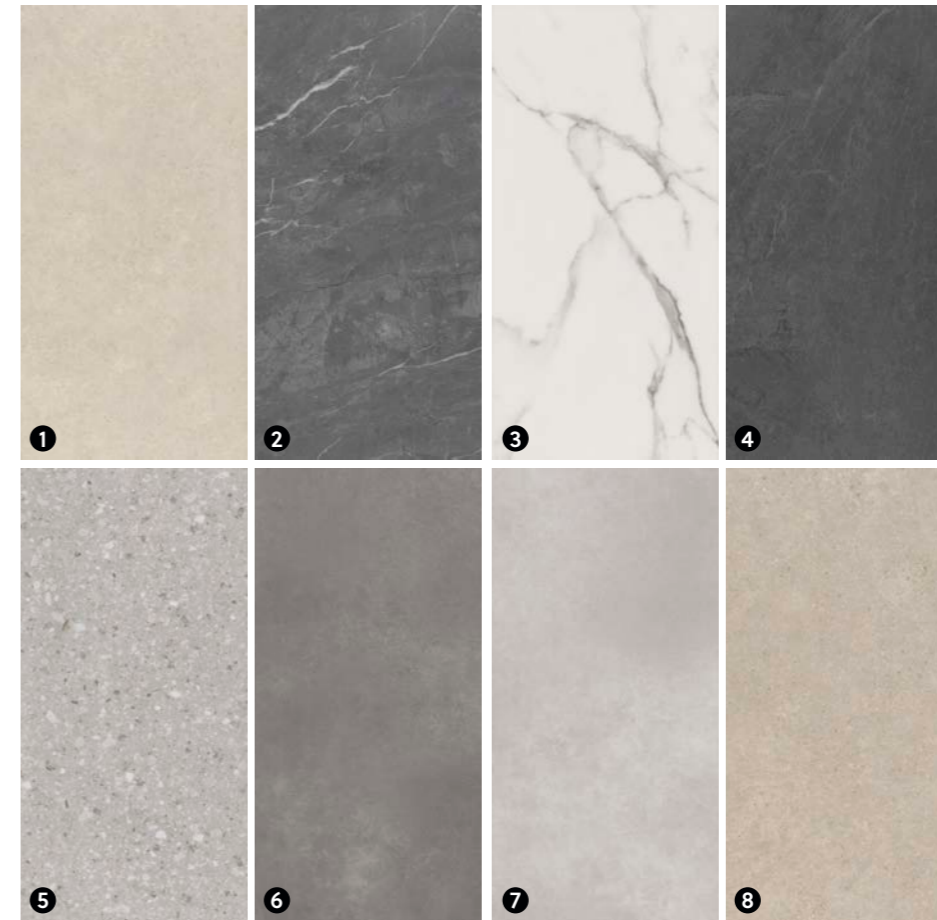

Tiles.

Discover a broad range of **different types of stone**, from limestone to white and dark marbles, slate, cement, and even a warm grey terrazzo. **Sleek, modern, and fully unique**, capturing the soul of the floor within.

Tori

Tiles

914,4 x 457,2 mm (click & glue down)

Herringbone tile

609,6 x 107,95 mm (click)
609,6 x 114,3 mm (glue down)

- | | | | |
|---|--|--|---------------------------------------|
| 1. Fiori
Rigid click 55
Glue down 55
CC* | 60002379
60002397
● yellow/blue | 5. Grani
Rigid click 55
Glue down 55
CC* | 60002383
60002401
● blue/red |
| 2. Zigi
Rigid click 55
Glue down 55
HB rigid click 55
HB glue down 55
CC* | 60002380
60002398
60002408
60002412
● blue | 6. Tori
Rigid click 55
Glue down 55
CC* | 60002384
60002402
● blue/green |
| 3. Venti
Rigid click 55
Glue down 55
CC* | 60002381
60002399
● blue/red | 7. Santi
Rigid click 55
Glue down 55
CC* | 60002385
60002403
● blue/red |
| 4. Ravi
Rigid click 55
Glue down 55
CC* | 60002382
60002400
● blue/red | 8. Remi
Rigid click 55
Glue down 55
CC* | 60002386
60002404
● yellow/blue |

How it works

The colour character of our floors are categorised in 6 colour groups:

- yellow
- orange
- red
- purple
- blue
- green

Once you know the colour character, the **chromatic colour wheel** will guide you in your decisions.