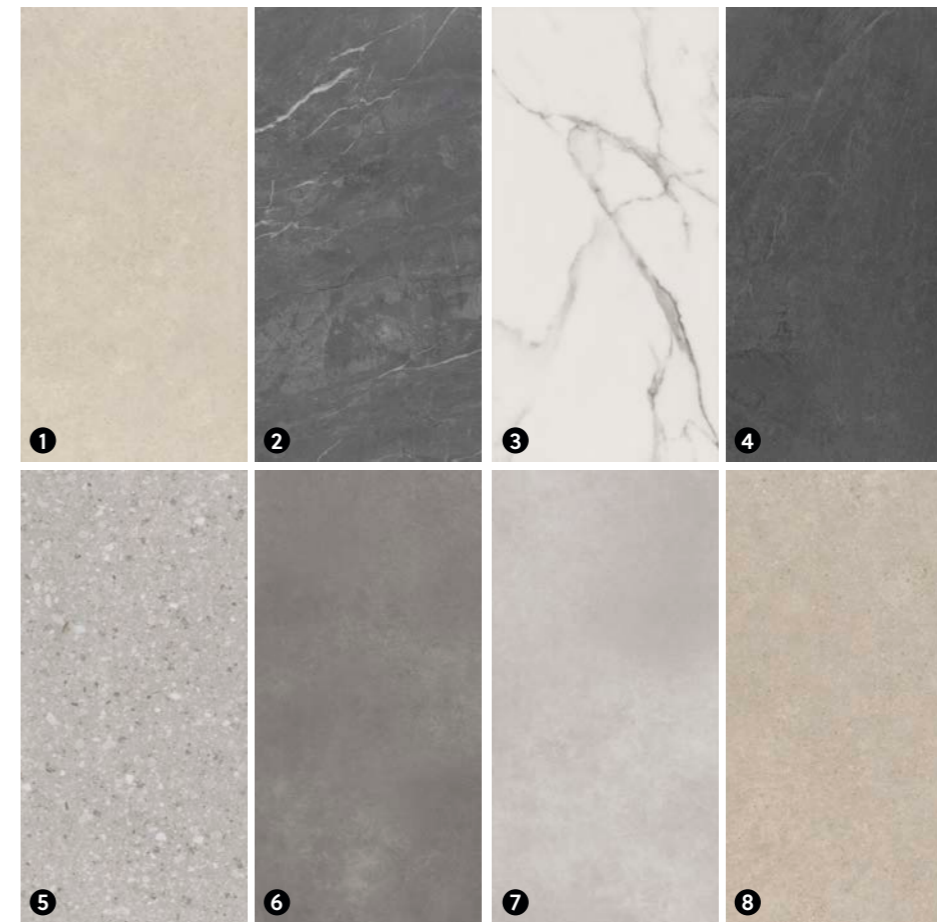

Tiles.

Discover a broad range of **different types of stone**, from limestone to white and dark marbles, slate, cement, and even a warm grey terrazzo. **Sleek, modern, and fully unique**, capturing the soul of the floor within.

Tori

Tiles

914,4 x 457,2 mm (click & glue down)

Herringbone tile

609,6 x 107,95 mm (click)
609,6 x 114,3 mm (glue down)

- | | | | |
|---|--|--|---------------------------------------|
| 1. Fiori
Rigid click 55
Glue down 55
CC* | 60002379
60002397
● yellow/blue | 5. Grani
Rigid click 55
Glue down 55
CC* | 60002383
60002401
● blue/red |
| 2. Zigi
Rigid click 55
Glue down 55
HB rigid click 55
HB glue down 55
CC* | 60002380
60002398
60002408
60002412
● blue | 6. Tori
Rigid click 55
Glue down 55
CC* | 60002384
60002402
● blue/green |
| 3. Venti
Rigid click 55
Glue down 55
CC* | 60002381
60002399
● blue/red | 7. Santi
Rigid click 55
Glue down 55
CC* | 60002385
60002403
● blue/red |
| 4. Ravi
Rigid click 55
Glue down 55
CC* | 60002382
60002400
● blue/red | 8. Remi
Rigid click 55
Glue down 55
CC* | 60002386
60002404
● yellow/blue |