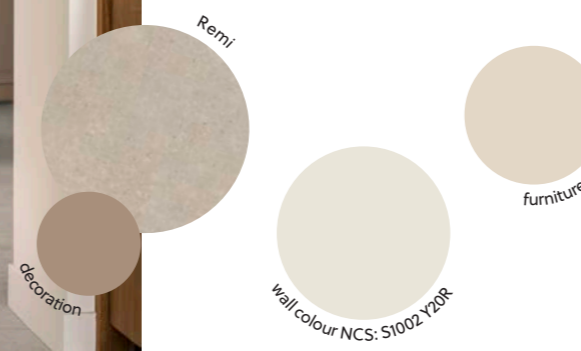

The right colours for your interior.

Although the colour of your floor seems fairly obvious at first sight, it has a whole layer of subtle undertones. This underlying shade is called **the colour character** of your floor. **Harmony Lab** will help you to match this with the colour scheme of your interior.

How it works

The colour character of our floors are categorised in 6 colour groups:

- yellow
- orange
- red
- purple
- blue
- green

Once you know the colour character, the **chromatic colour wheel** will guide you in your decisions.

Using **contrasting colours** means using colours that are directly opposite to your floor's colour character on the chromatic colour wheel. For example: if your floor has a yellow character, offset it with purple elements in your interior.

Harmonious colours

Using **harmonious colours** means using colours on the colour wheel that are either the same colour or the neighbouring colour of your floor's colour character. For example: if your floor has a blue character, this means using variations of blue, green, and purple.