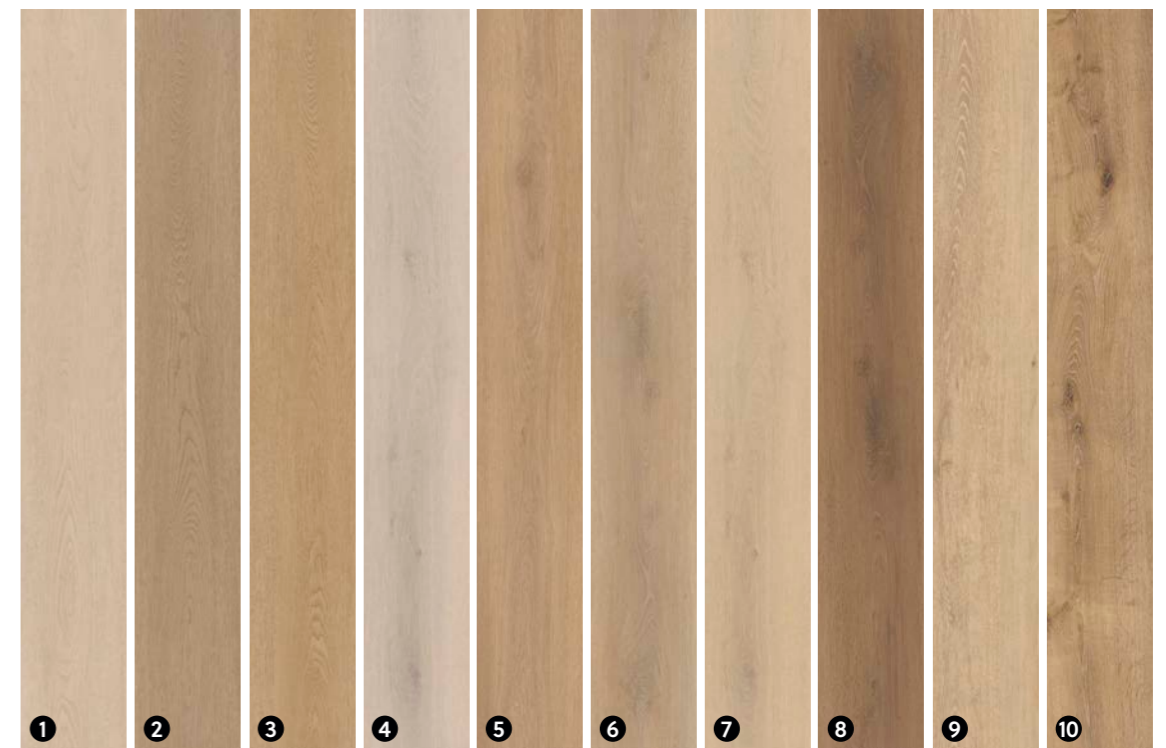

tiles

herringbone

planks

Planks.

Explore different **premium designs**, known for their soft, calm, and beloved wood tones, planks with a slight rustic touch in warm, natural browns and a modern twist, as well as two fully rustic designs, **full of character** and upholding wonderfully traditional looks.

Stella 

XL planks

1524 x 228 mm (click)
1500 x 230 mm (glue down)

Herringbone plank

609,6 x 107,95 mm (click)
609,6 x 114,3 mm (glue down)

- | | | |
|--|---|---|
| <p>1. Luna
Rigid click 55 60002369
Glue down 55 60002387
HB rigid click 55 60002405
HB glue down 55 60002409
CC* </p> | <p>4. Lara
Rigid click 55 60002372
Glue down 55 60002390
CC* </p> | <p>8. Terra
Rigid click 55 60002376
Glue down 55 60002394
CC* </p> |
| <p>2. Aria
Rigid click 55 60002370
Glue down 55 60002388
HB rigid click 55 60002406
HB glue down 55 60002410
CC* </p> | <p>5. Jutta
Rigid click 55 60002373
Glue down 55 60002391
CC* </p> | <p>9. Allegra
Rigid click 55 60002377
Glue down 55 60002395
CC* </p> |
| <p>3. Eliza
Rigid click 55 60002371
Glue down 55 60002389
HB rigid click 55 60002407
HB glue down 55 60002411
CC* </p> | <p>6. Stella
Rigid click 55 60002374
Glue down 55 60002392
CC* </p> | <p>10. Rosetta
Rigid click 55 60002378
Glue down 55 60002396
CC* </p> |
| | <p>7. Flora
Rigid click 55 60002375
Glue down 55 60002393
CC* </p> | |