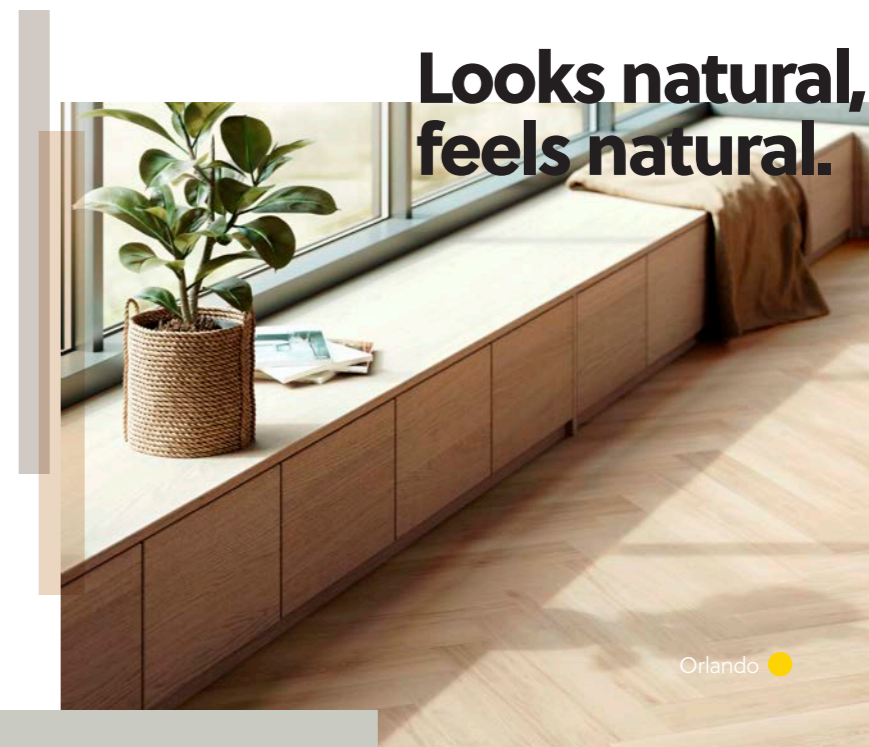

Responsible floors.

Besides offering comfort, we also take extra care to respect nature in producing our Zenn collection. We strive to create as little waste as possible during the manufacturing process and the floors are **recyclable** at the end of their life. They can also be installed safely and securely in your home or workplace, supported by various reputable certifications such as Eurofins Indoor Air Comfort Gold, FloorScore® Indoor Air Quality and the A+ certification.

Our sustainability certifications

Our vinyl planks & tiles carry a number of sustainability certifications. Discover them below.

BREEAM INTERNATIONAL

Our vinyl planks & tiles contribute by earning up to 17 BREEAM credits in five different categories.

Environmental Product Declaration (EPD)

We have an EPD available for our vinyl planks & tiles in accordance with ISO 14025 and EN 15804.

Please refer to our website for the full technical data sheet and more info:
www.berryalloc.com