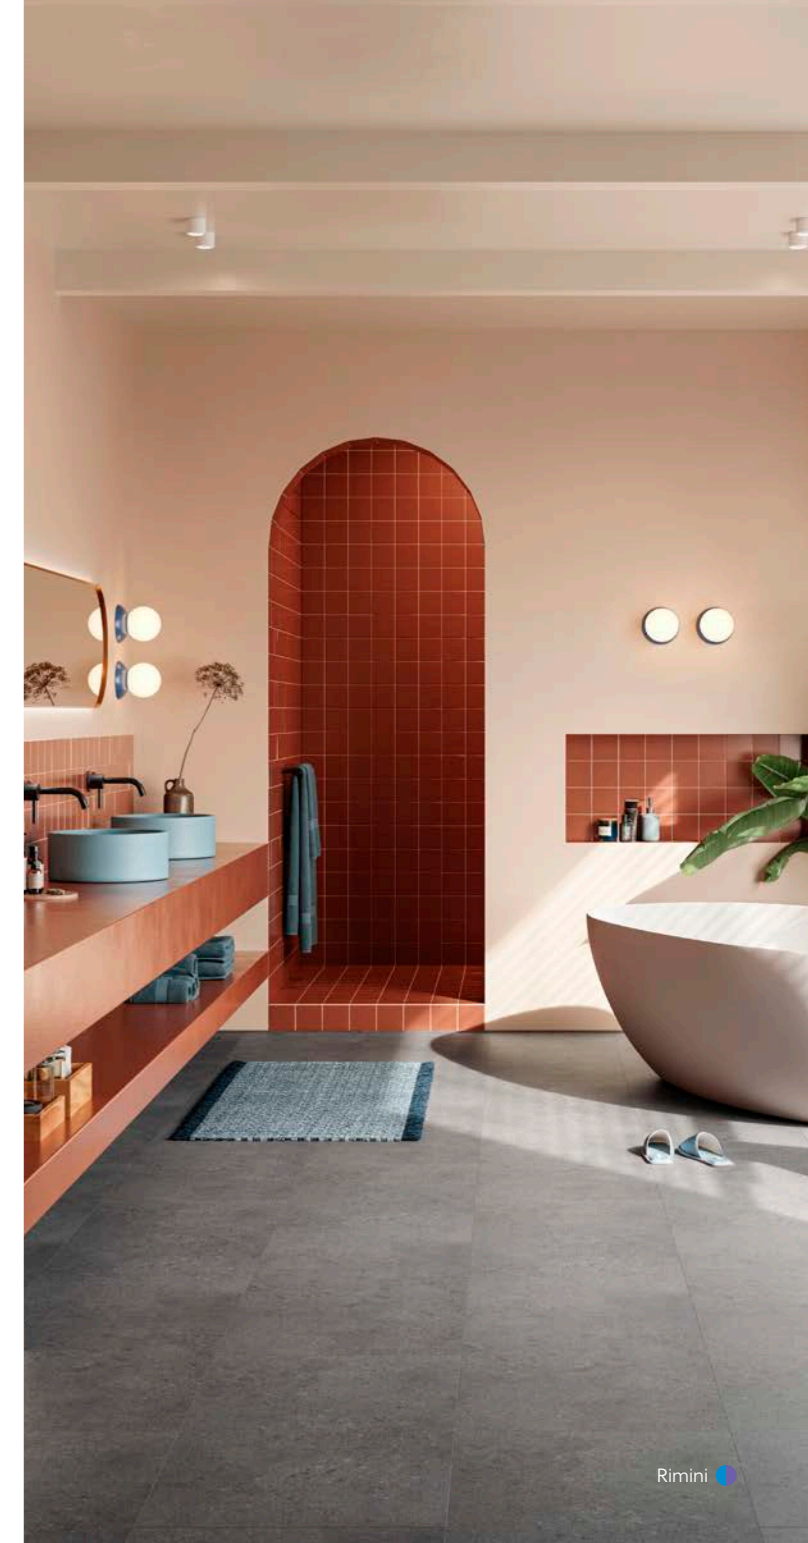

1. Delhi	Rigid click 30 Glue down 30 Rigid click 55 Glue down 55 CC*	60002213 60002225 60002238 60002258 ● yellow	2. Bali	Rigid click 30 Glue down 30 Rigid click 55 Glue down 55 CC* CC*	60002214 60002226 60002239 60002259 ● yellow ● purple	3. Rimini	Rigid click 30 Glue down 30 Rigid click 55 Glue down 55 CC* CC*	60002215 60002227 60002240 60002260 ● blue ● purple	4. Fuji	Rigid click 30 Glue down 30 Rigid click 55 Glue down 55 CC* CC*	60002216 60002228 60002241 60002261 ● blue