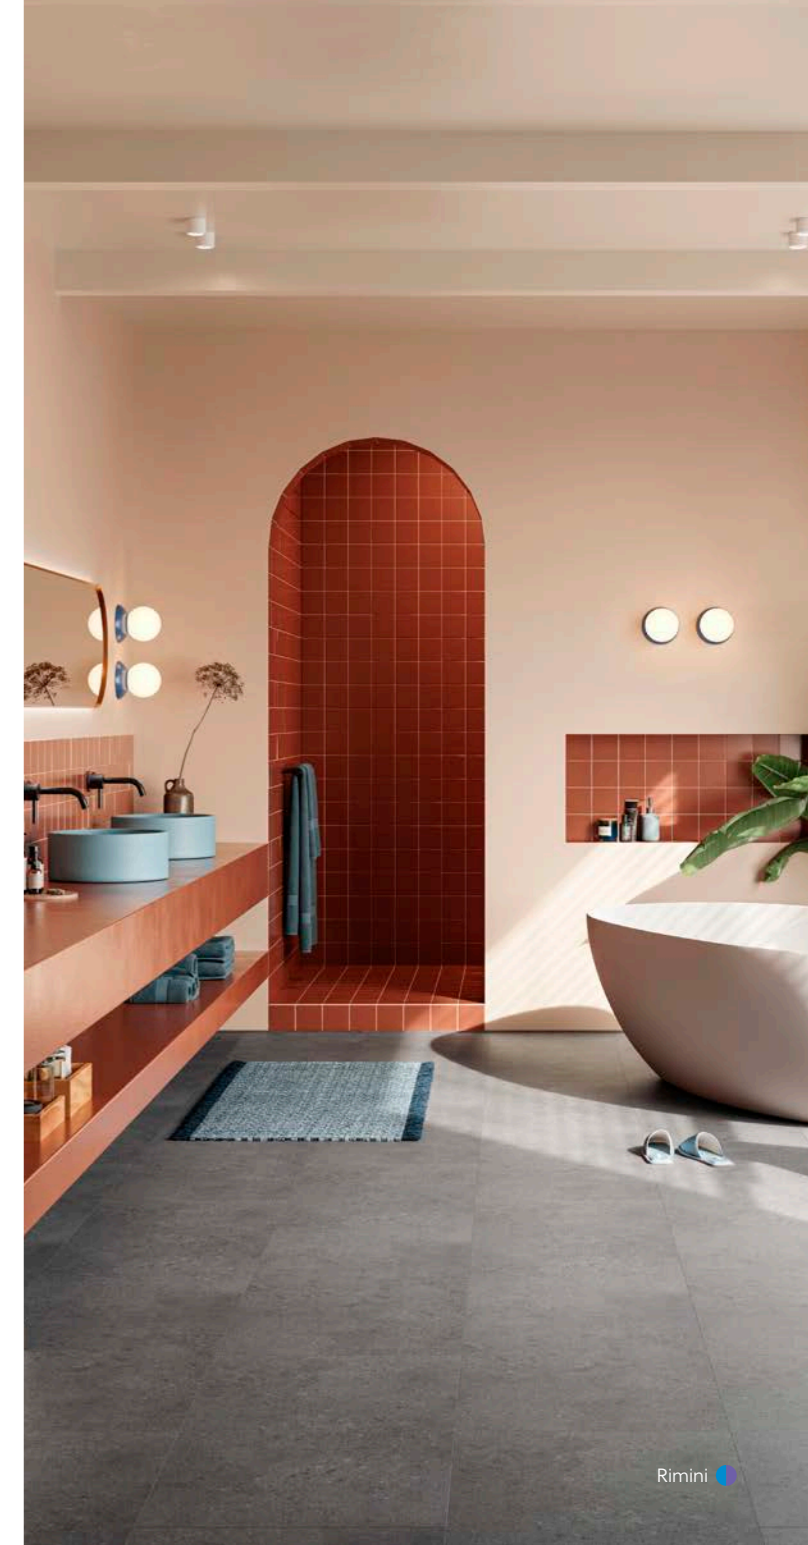

1. Delhi	Rigid click 30 Glue down 30 Rigid click 55 Glue down 55 Loose lay 55 CC*	60002213 60002225 60002238 60002258 60002345 ● yellow	2. Bali	Rigid click 30 Glue down 30 Rigid click 55 Glue down 55 Loose lay 55 CC*	60002214 60002226 60002239 60002259 60002416 ● yellow ● purple	3. Rimini	Rigid click 30 Glue down 30 Rigid click 55 Glue down 55 Loose lay 55 CC*	60002215 60002227 60002240 60002260 60002346 ● blue ● purple	4. Fuji	Rigid click 30 Glue down 30 Rigid click 55 Glue down 55 Loose lay 55 CC*	60002216 60002228 60002241 60002261 60002347 ● blue