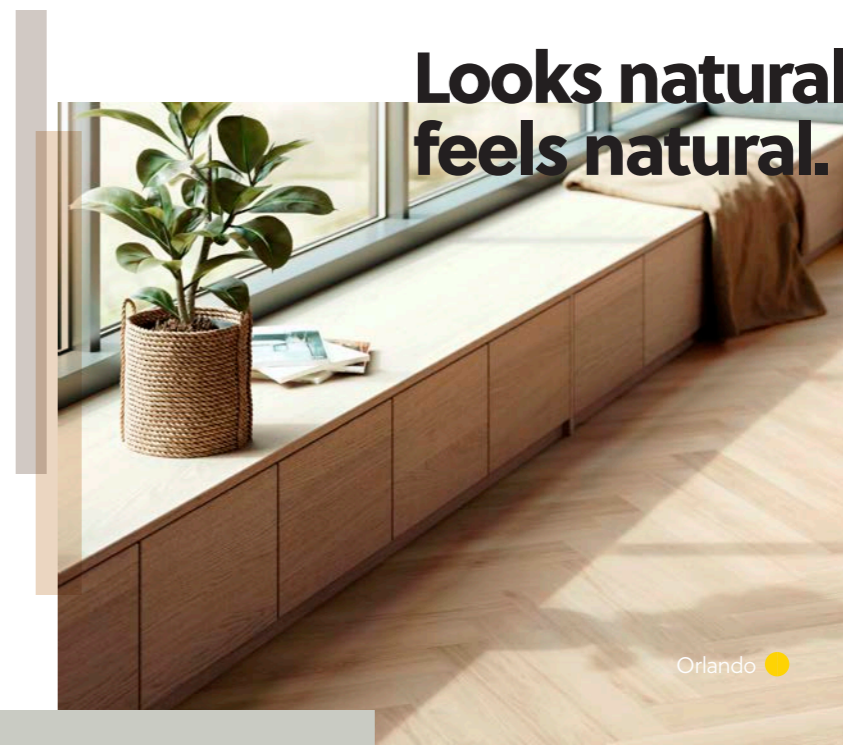

Responsible floors.

Besides offering comfort, we also take extra care to respect nature in producing our Zenn collection. We strive to create as little waste as possible during the manufacturing process and the floors are **recyclable** at the end of their life. They can also be installed safely and securely in your home or workplace, supported by various reputable certifications such as Eurofins Indoor Air Comfort Gold, FloorScore® Indoor Air Quality and the A+ certification.

Our sustainability certifications

Our vinyl planks & tiles carry a number of sustainability certifications. Discover them below.

BREEAM INTERNATIONAL

Our vinyl planks & tiles contribute by earning up to 17 BREEAM credits in five different categories.

Environmental Product Declaration (EPD)

We have an EPD available for our vinyl planks & tiles in accordance with ISO 14025 and EN 15804.

Please refer to our website for the full technical data sheet and more info:
www.berryalloc.com