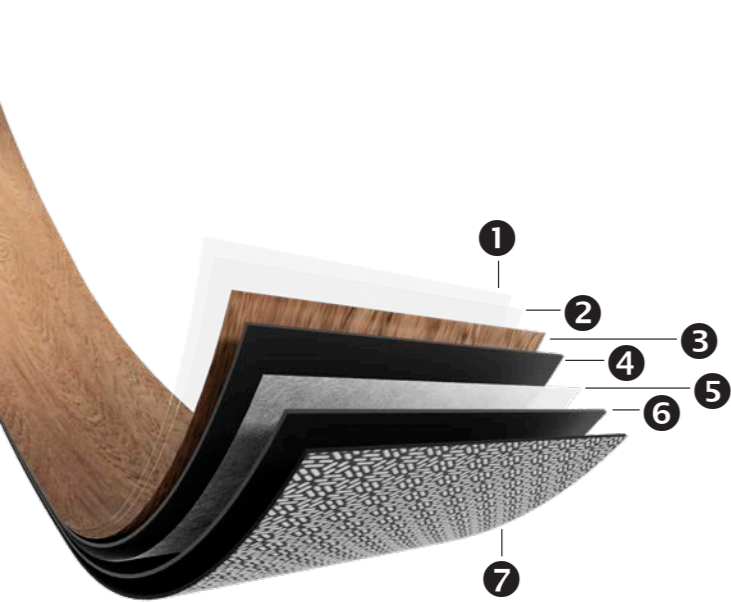

Do you need that extra bit of fast?

Loose lay: fast installation, zero fuss!

Enjoy a fast & fuss-free installation with the Zenn loose lay planks and tiles. They stay perfectly in place thanks to their clever anti-skid backing, whether installed fully tackified, partially tackified or completely loose laid.

Designed to meet the demands of busy commercial spaces like offices and hotels, Zenn loose lay is ideal for raised floors and areas where easy replacement is a must. Smart, strong and super fast to install, Zenn loose lay is an excellent choice for your next project.

- 1 PU coating
- 2 Wear layer
- 3 Decor layer
- 4 Middle layer
- 5 Fiberglass
- 6 Backing
- 7 Anti-skid backing